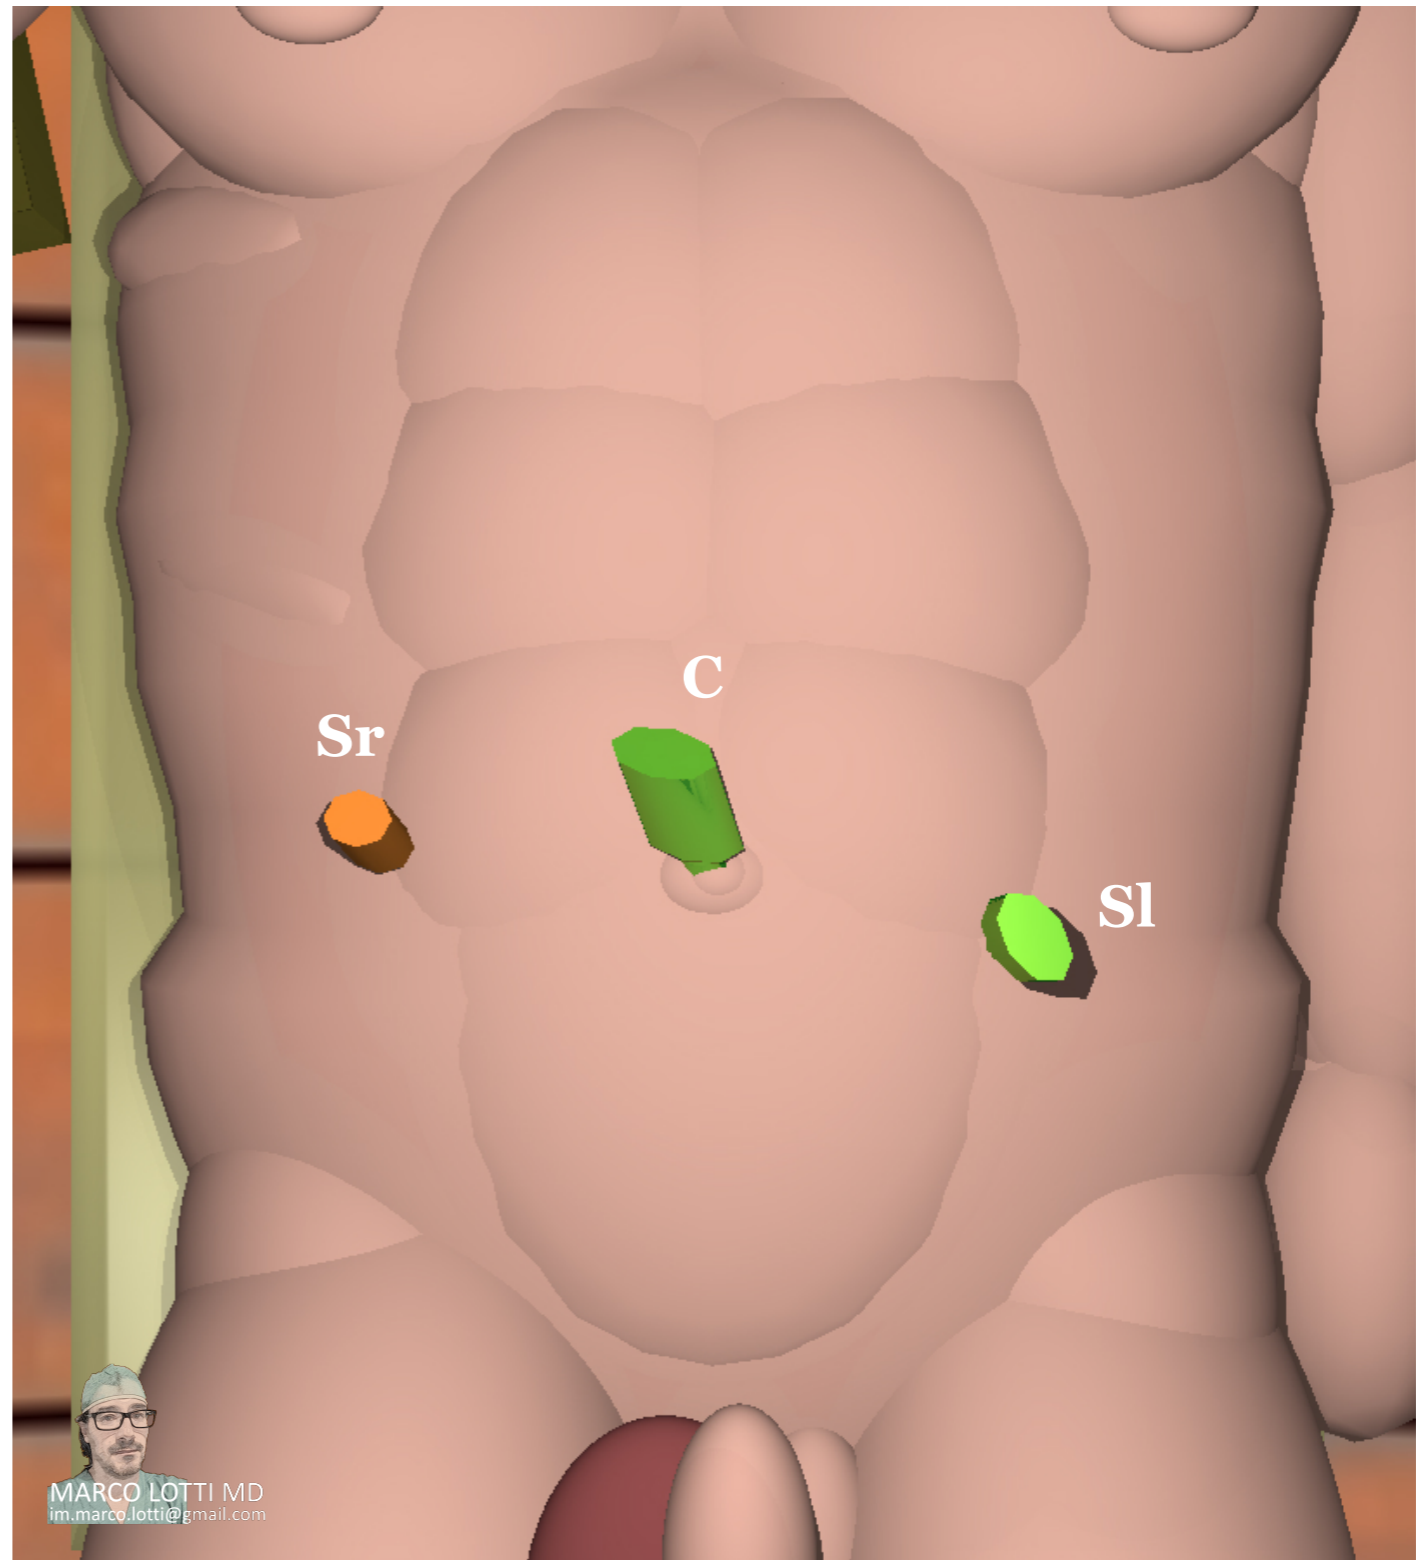

Marco Lotti MD

Positioning of Patient and Ports
for Laparoscopy

Appendectomy

- C Camera
- Sl Surgeon's left hand
- Sr Surgeon's right hand
- A1 1st Assistant
- A2 2nd Assistant
- N Nurse
- M Monitor

Cholecystectomy

- C Camera
- Sl Surgeon's left hand
- Sr Surgeon's right hand
- A1 1st Assistant
- A2 2nd Assistant
- N Nurse
- M Monitor

Right Inguinal Hernia

C Camera

Sl Surgeon's left hand

Sr Surgeon's right hand

A1 1st Assistant

A2 2nd Assistant

N Nurse

M Monitor

Left Inguinal Hernia

- C Camera
- Sl Surgeon's left hand
- Sr Surgeon's right hand
- A1 1st Assistant
- A2 2nd Assistant
- N Nurse
- M Monitor

Bilateral Inguinal Hernia

- C Camera
- Sl Surgeon's left hand
- Sr Surgeon's right hand
- A1 1st Assistant
- A2 2nd Assistant
- N Nurse
- M Monitor

Hiatal Hernia

- C Camera
- Sl Surgeon's left hand
- Sr Surgeon's right hand
- A1 1st Assistant
- A2 2nd Assistant
- N Nurse
- M Monitor

Left Adrenalectomy Transabdominal Approach

C Camera

Sl Surgeon's left hand